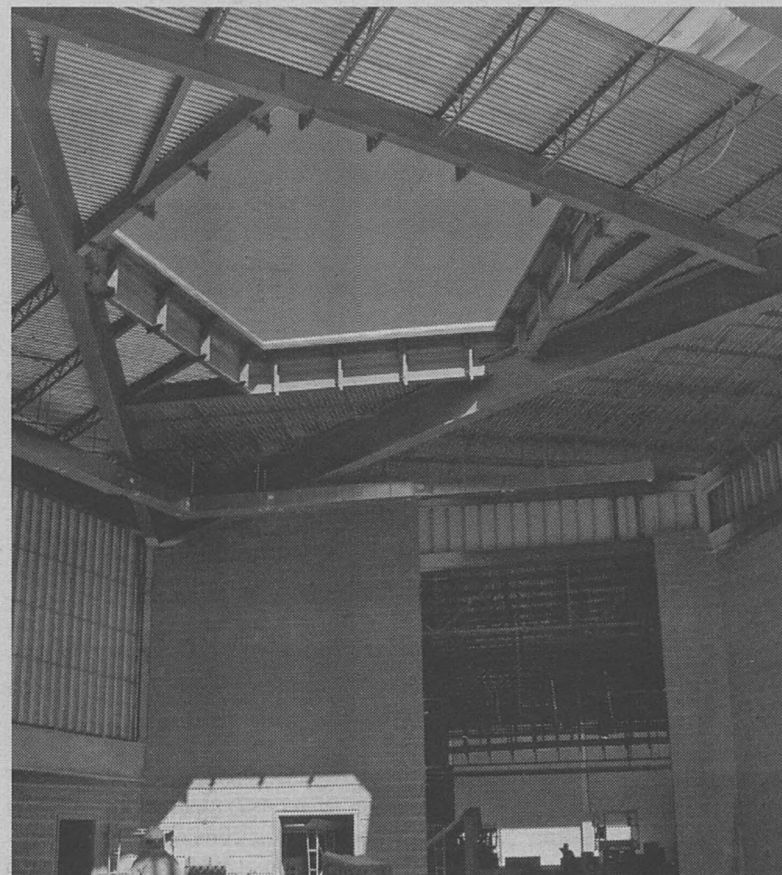

Framework on the school went up in July 2008.

979-732-2201

979-732-2311 - fax

The Theut Companies

Aluminum Storefront and Glass Contractor

PO BOX 894 - 814 WALLACE
COLUMBUS, TX 78934

The cafeteria looked like this in October 2008.